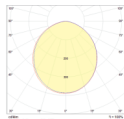

Instruction

MAYTONI
DECORATIVE LIGHTING

DL304-L12W

35 MM

∅ 160 MM

∅ 120 MM